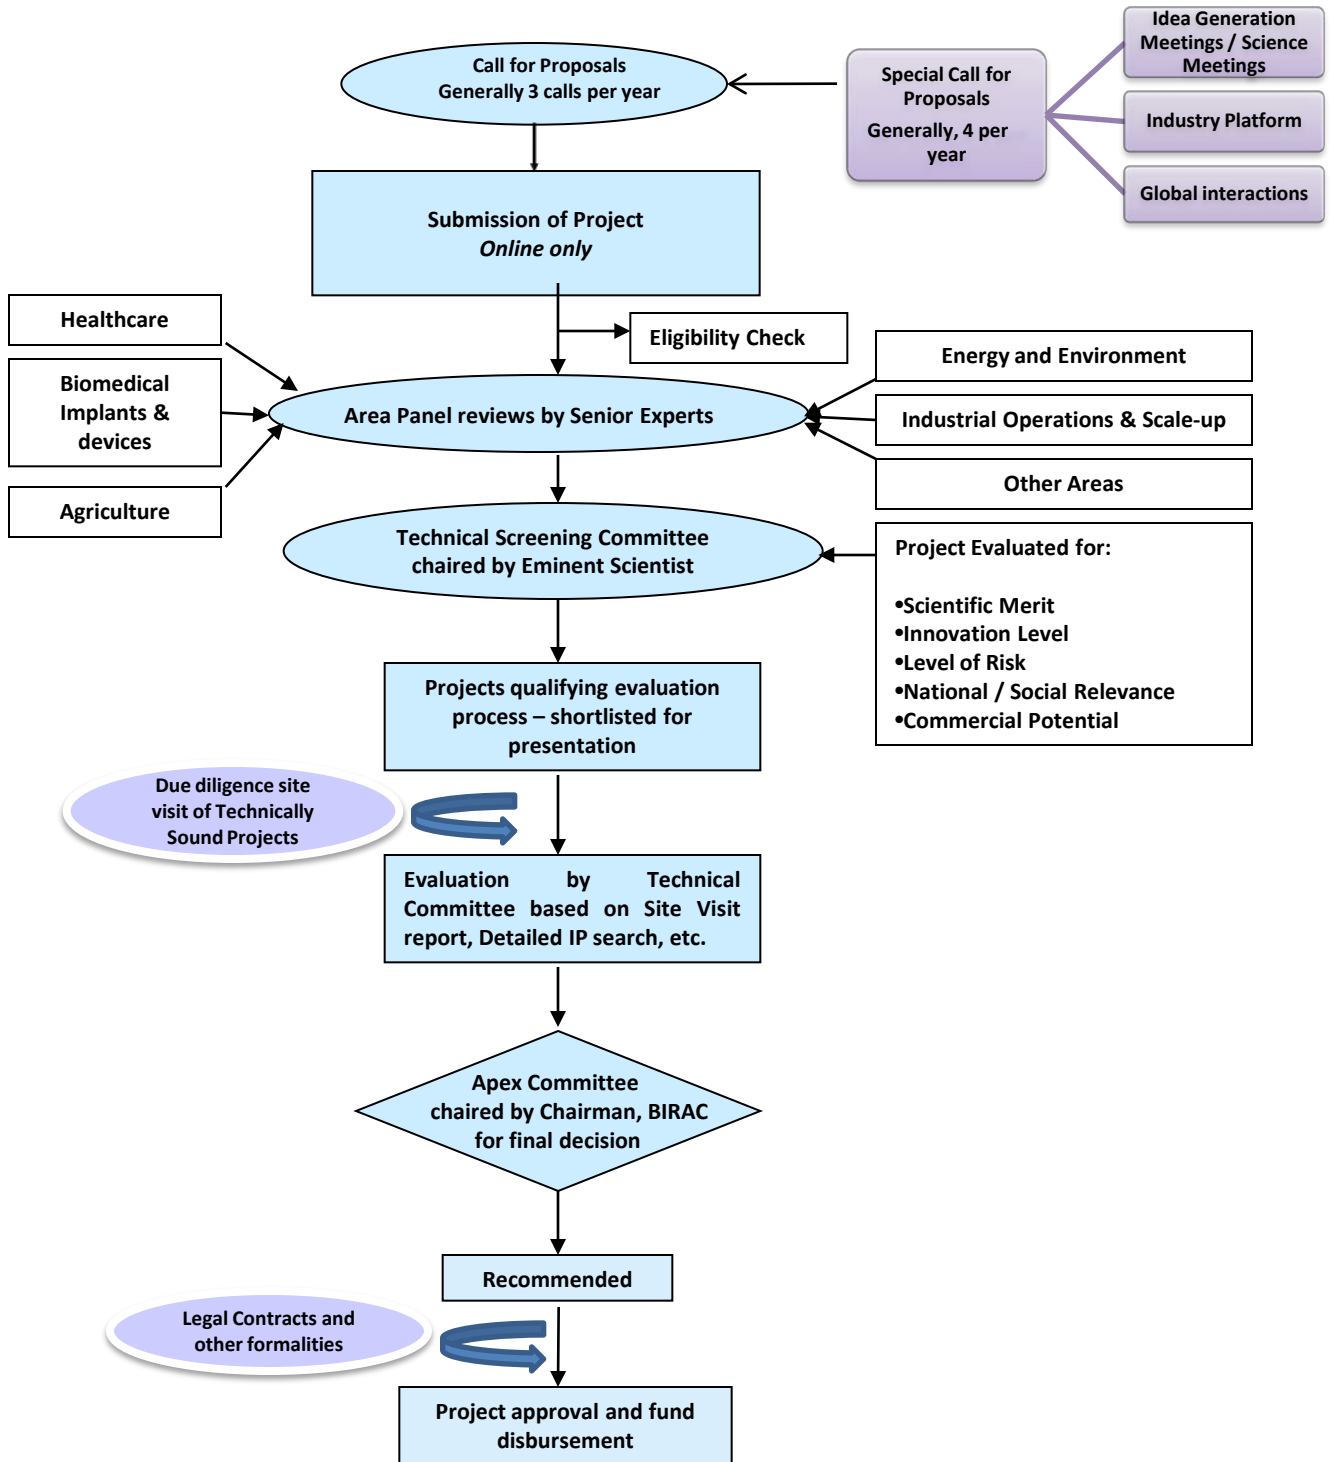

BIPP – Operational Mechanism

Process of Evaluation / Decision Making takes 4-5 months. Decision is conveyed at each stage.