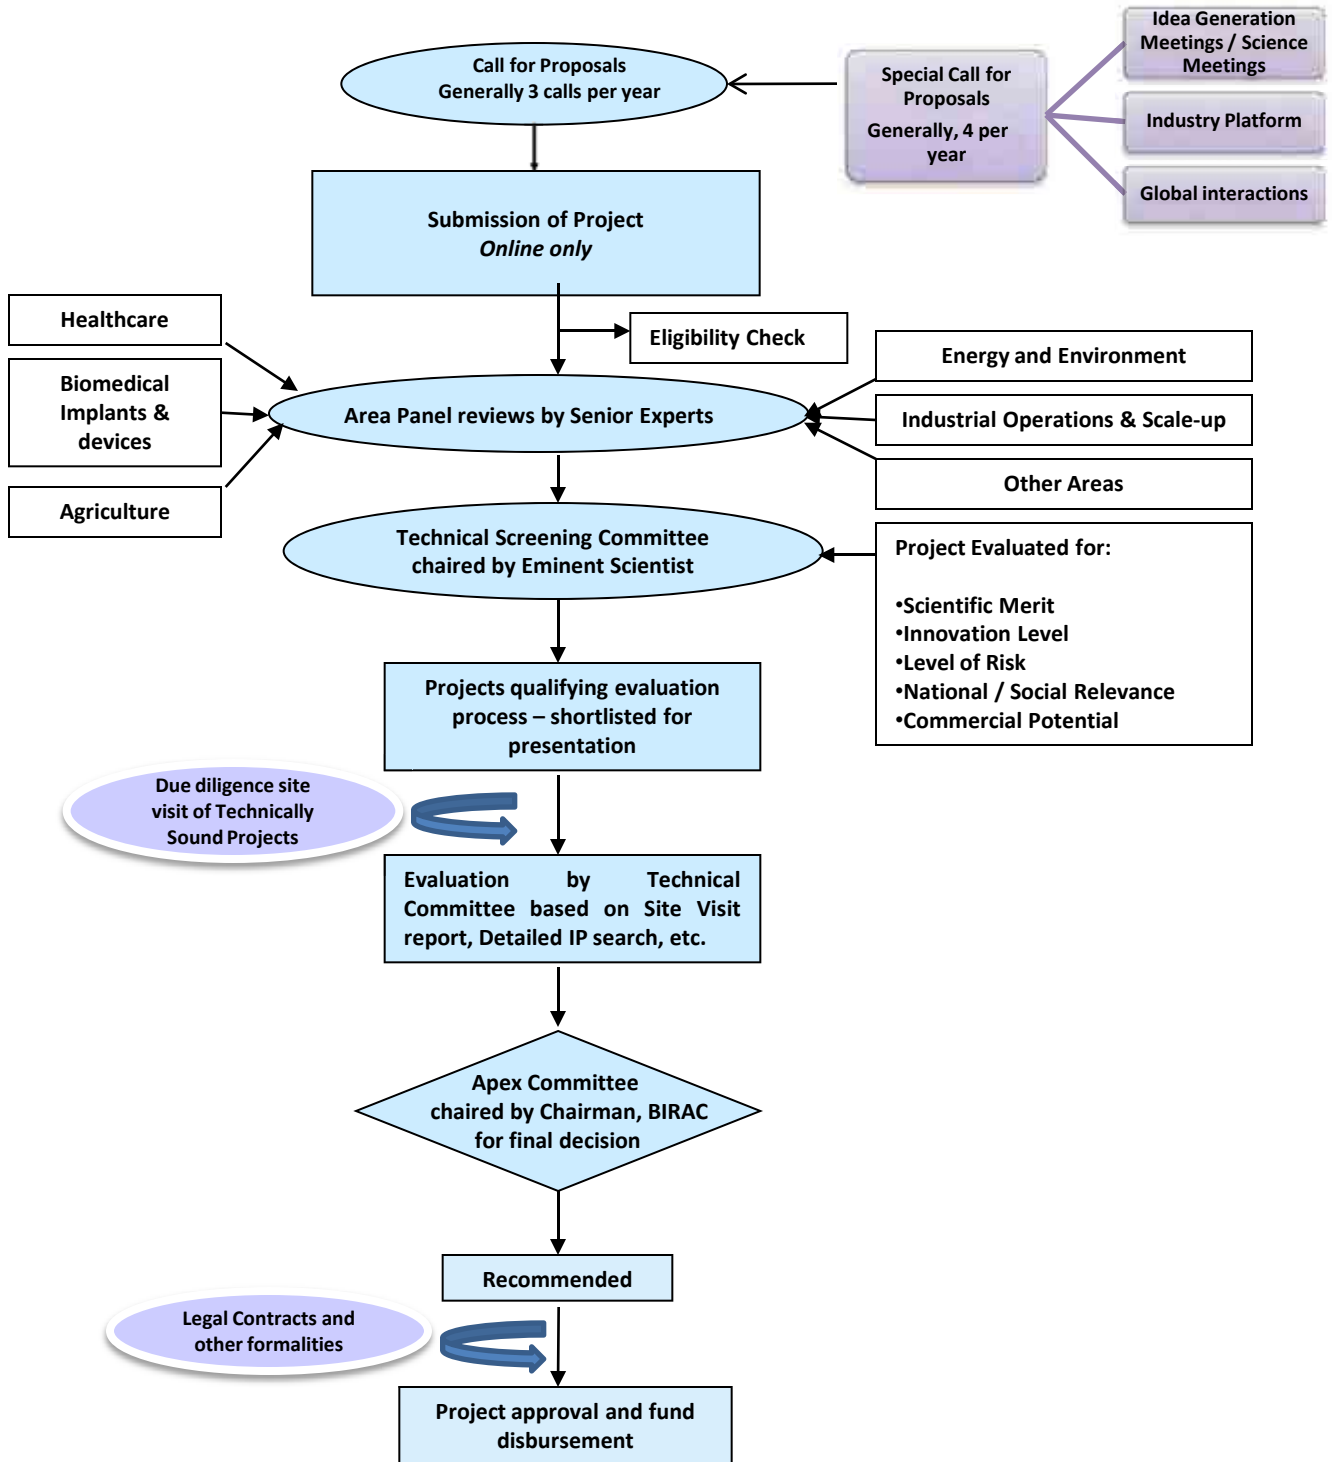

BIPP – Operational Mechanism

Process of Evaluation / Decision Making takes 4-5 months. Decision is conveyed at each stage.